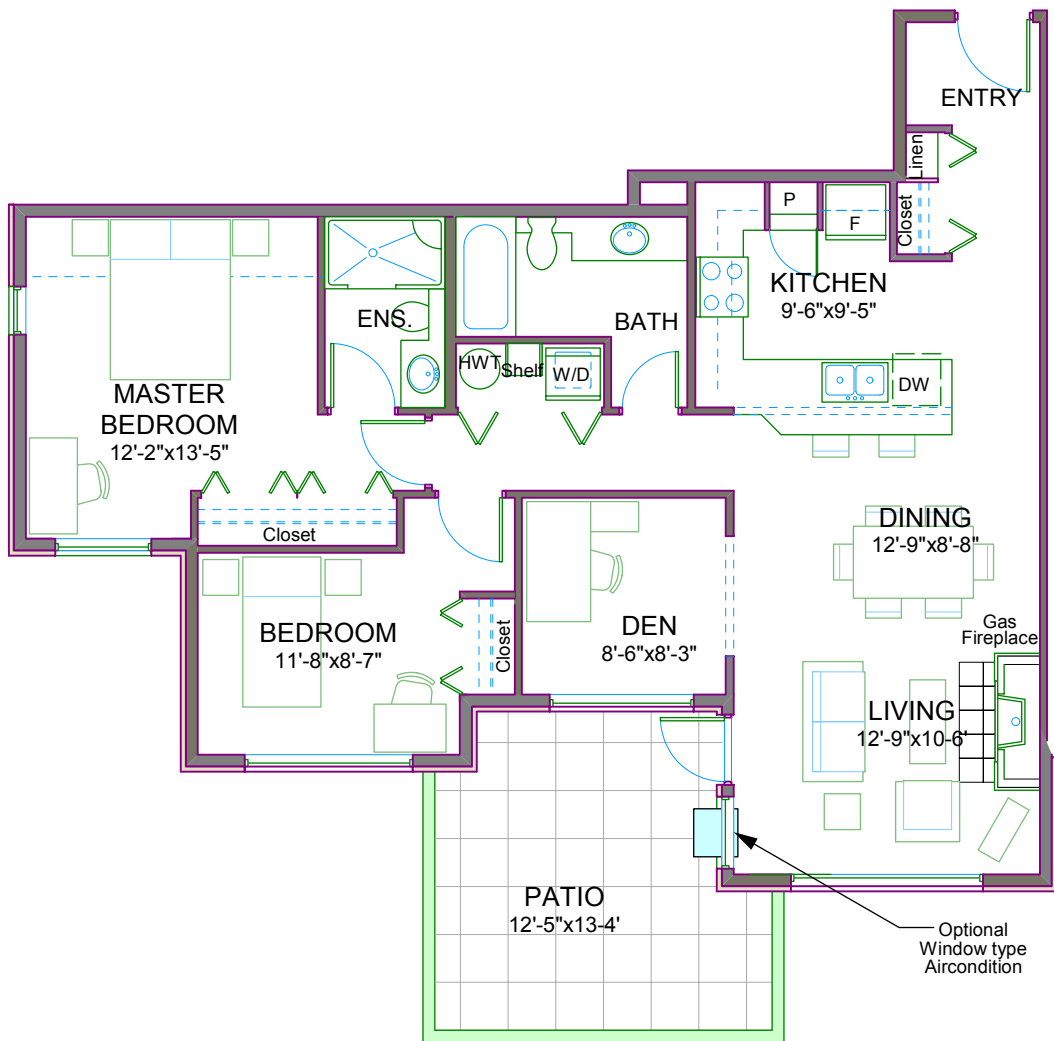

MAIN FLOOR

Bayview Gardens

Unit Plan H - 1,041 Square Feet
Main Floor Level