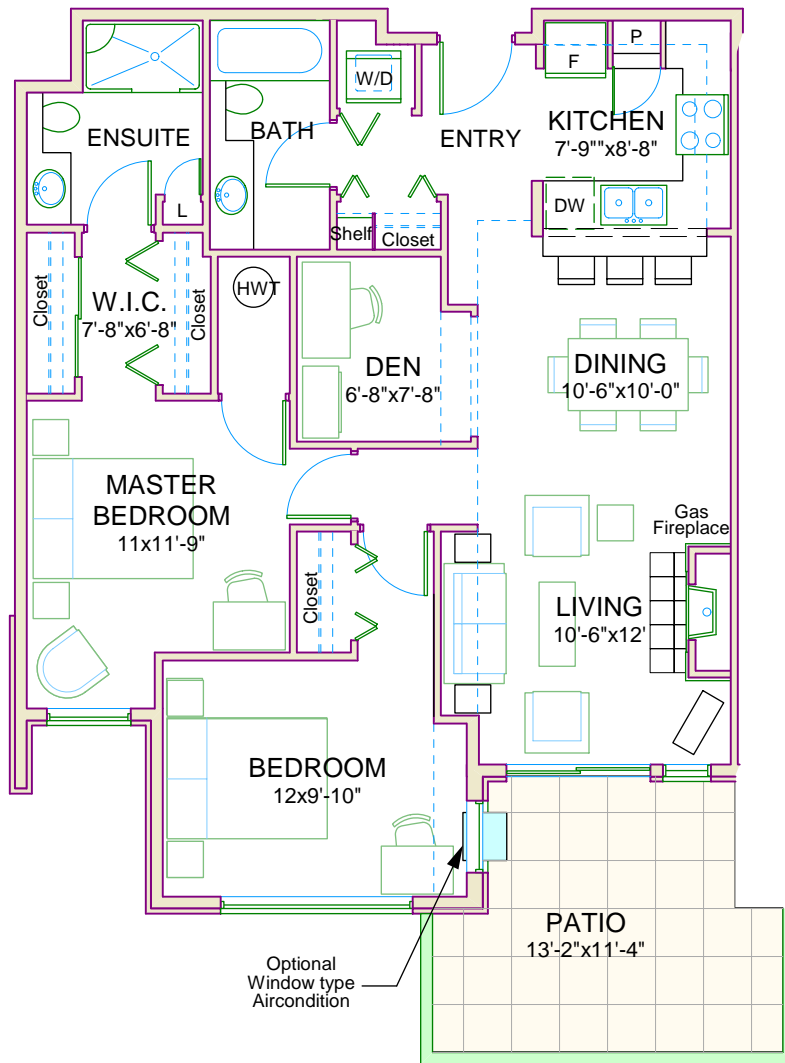

MAIN FLOOR

Bayview Gardens

Unit Plan G - 998 Square Feet

Main Floor Level