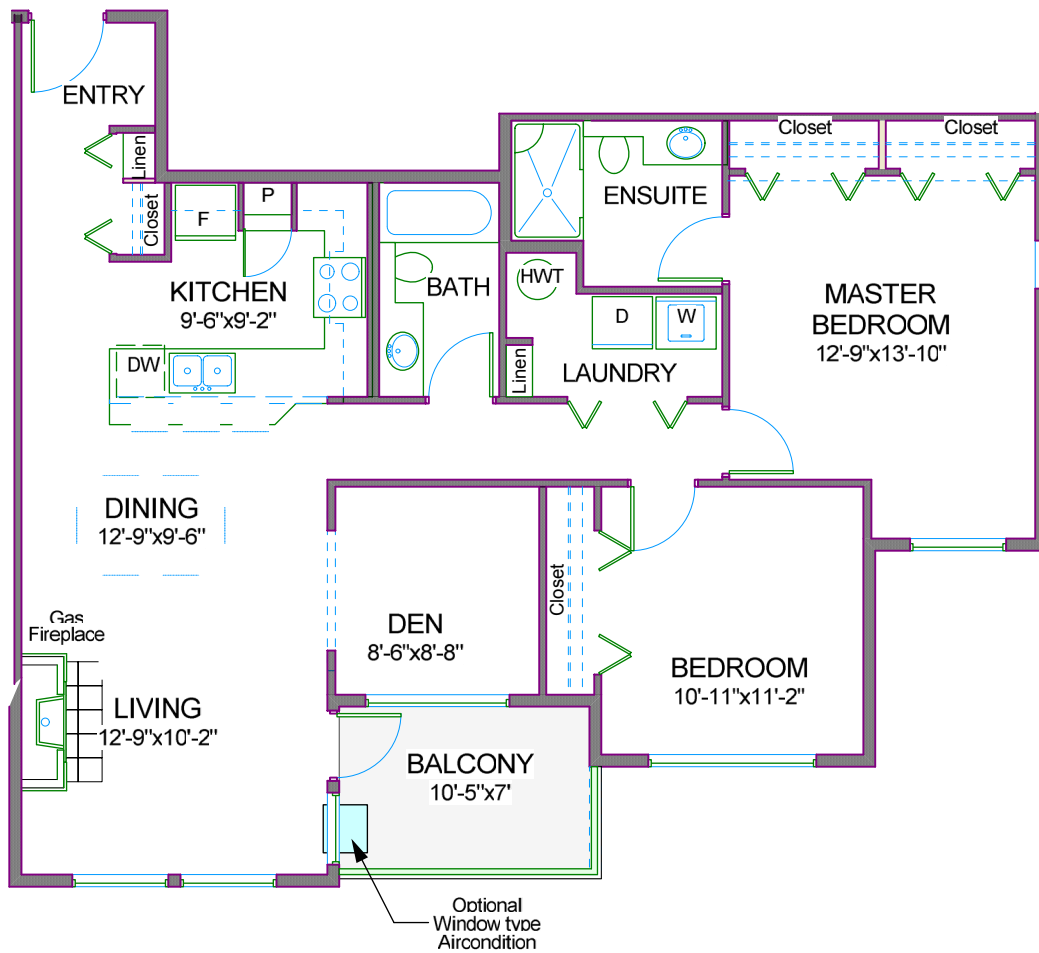

FOURTH FLOOR

Bayview Gardens

Unit Plan D1 - 1,137 Square Feet
Fourth Floor Level