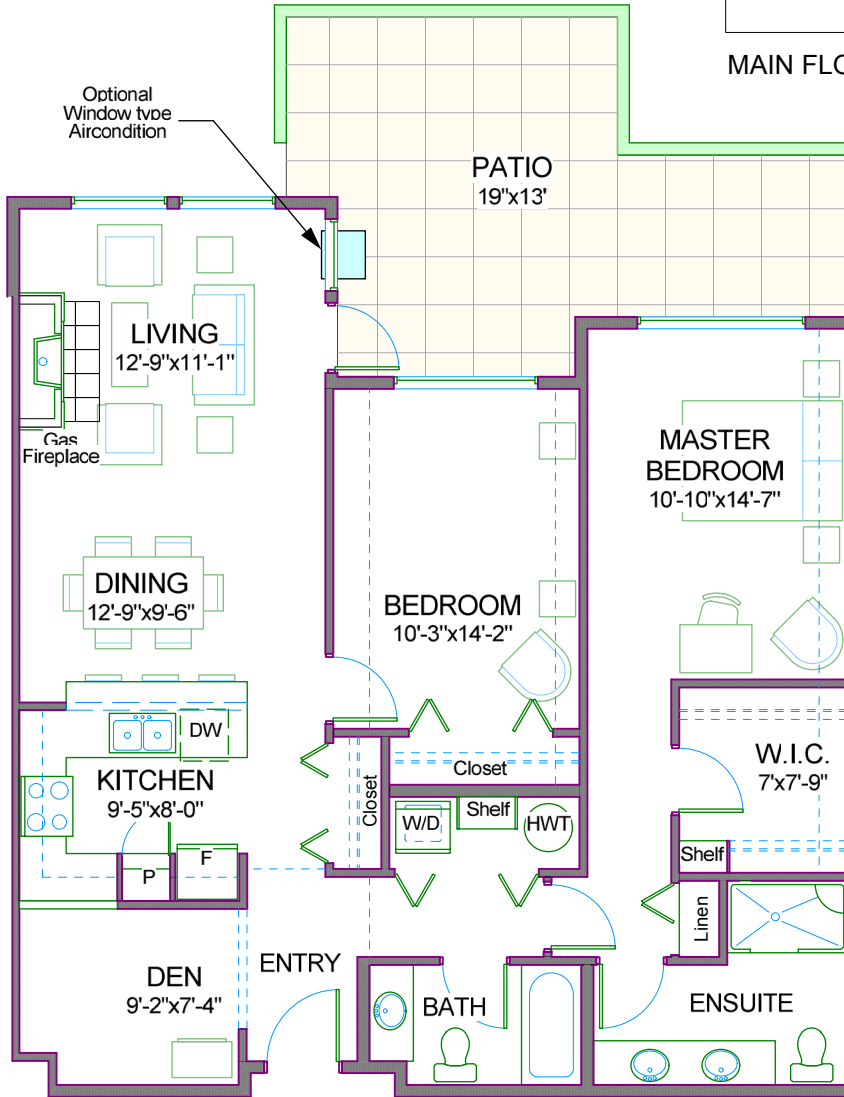

MAIN FLOOR

Bayview Gardens

Unit Plan B - 1,176 Square Feet
Main Floor Level