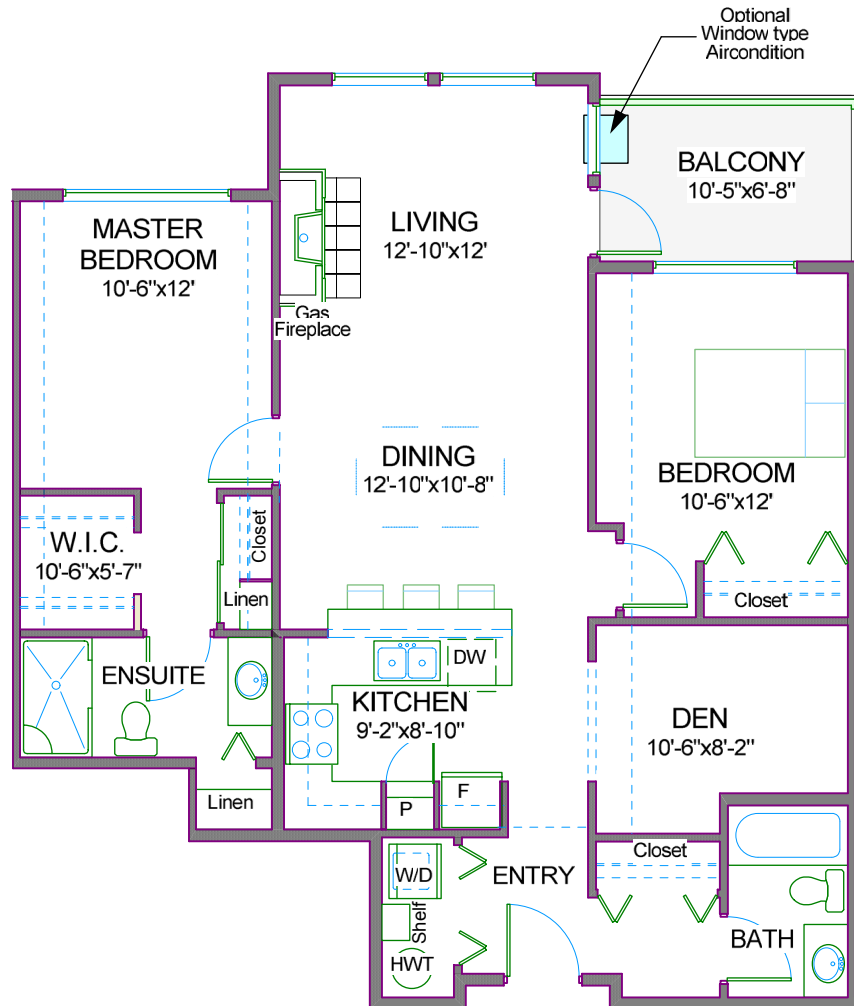

FOURTH FLOOR

Bayview Gardens

Unit Plan A1 - 1,092 Square Feet

Fourth Floor Level