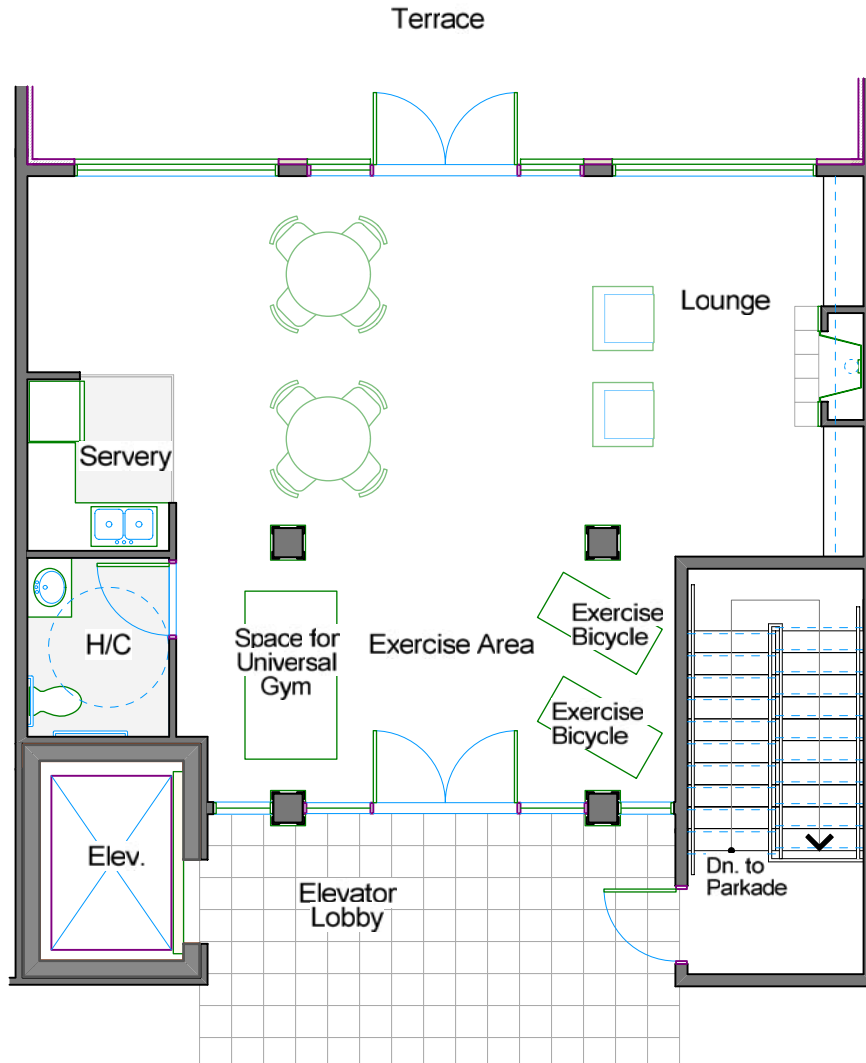

MAIN FLOOR

# Bayview Gardens

Amenity Room - 853.00 Square Feet  
Main Floor Level